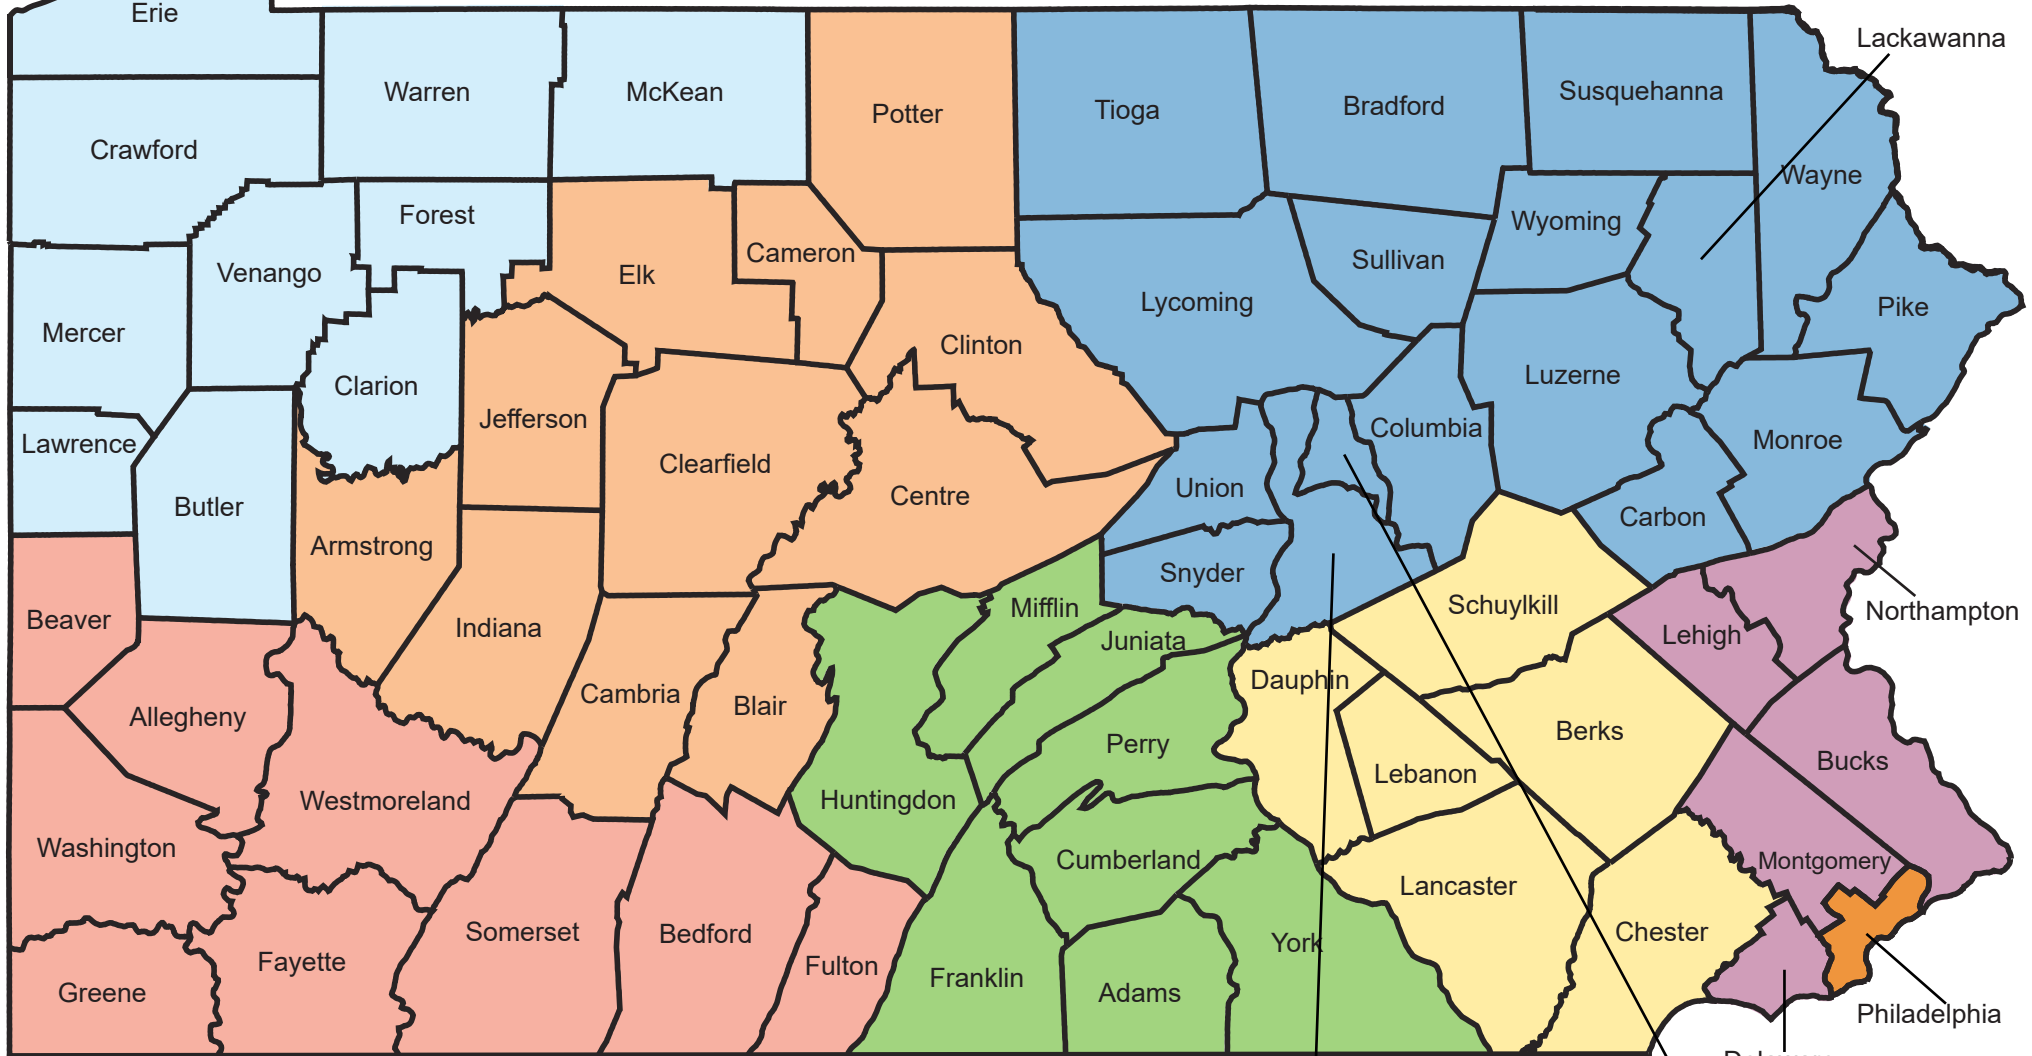

Educational Stability for Youth in Foster Care in Pennsylvania

Regional Map

Region 1

Philadelphia

Region 2

Berks, Chester, Dauphin, Lancaster, Lebanon, Schuylkill

Region 3

Adams, Cumberland, Franklin, Huntingdon, Juniata, Mifflin, Perry, York

Region 5

Butler, Clarion, Crawford, Erie, Forest, McKean, Lawrence, Mercer, Venango, Warren

Region 6

Armstrong, Blair, Cambria, Cameron, Centre, Clearfield, Clinton, Elk, Indiana, Jefferson, Potter

Region 7

Bradford, Carbon, Columbia, Lackawanna, Luzerne, Lycoming, Monroe, Montour, Northumberland, Pike, Snyder, Sullivan, Susquehanna, Tioga, Union, Wayne, Wyoming

Region 4

Allegheny, Beaver, Bedford, Fayette, Fulton, Greene, Somerset, Washington, Westmoreland