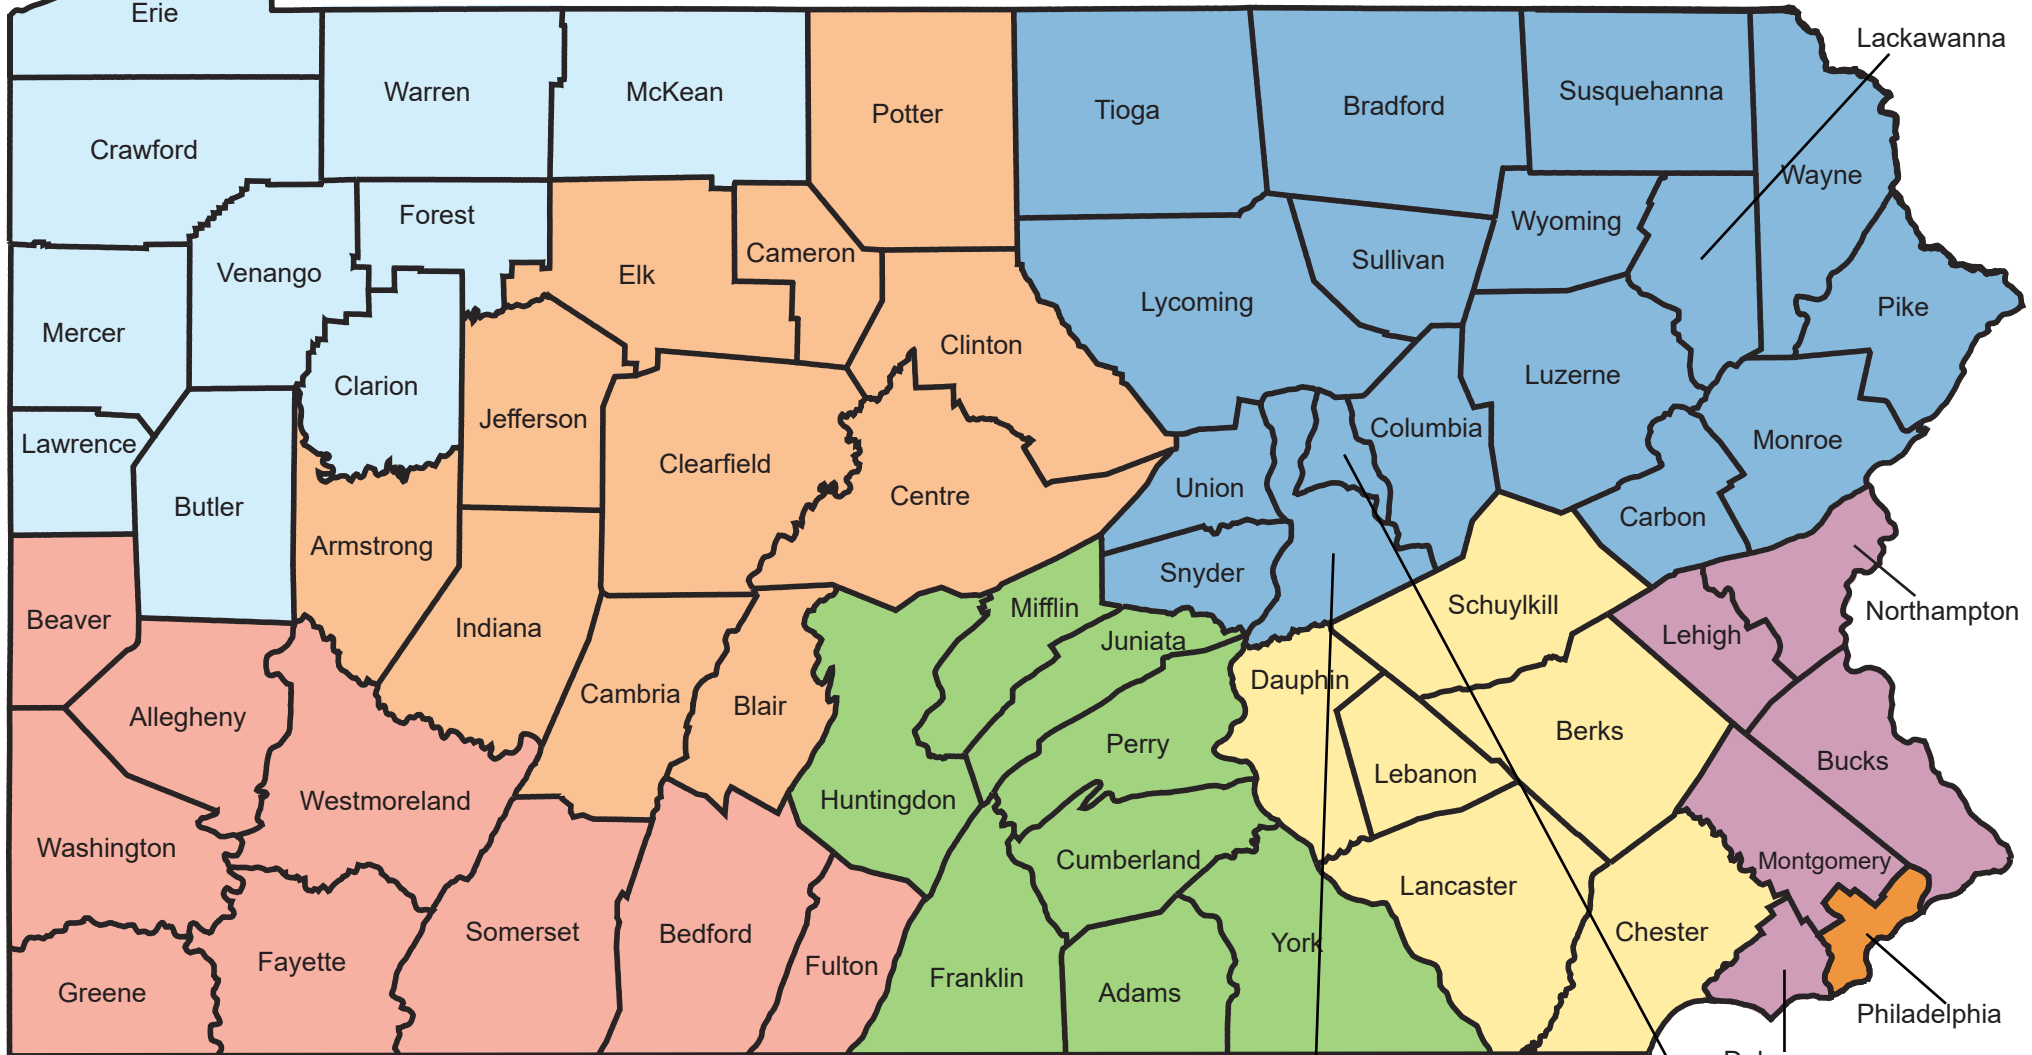

Educational Stability for Foster Care Youth in Pennsylvania

Regional Map

Region 1

Philadelphia

Region 2

Berks, Chester, Dauphin, Lancaster, Lebanon, Schuylkill

Region 3

Adams, Cumberland, Franklin, Huntingdon, Juniata, Mifflin, Perry, York

Region 5

Butler, Clarion, Crawford, Erie, Forest, McKean, Lawrence, Mercer, Venango, Warren

Region 6

Armstrong, Blair, Cambria, Cameron, Centre, Clearfield, Clinton, Elk, Indiana, Jefferson, Potter

Region 7

Bradford, Carbon, Columbia, Lackawanna, Luzerne, Lycoming, Monroe, Montour, Northumberland, Pike, Snyder, Sullivan, Susquehanna, Tioga, Union, Wayne, Wyoming

Region 4

Allegheny, Beaver, Bedford, Fayette, Fulton, Greene, Somerset, Washington, Westmoreland